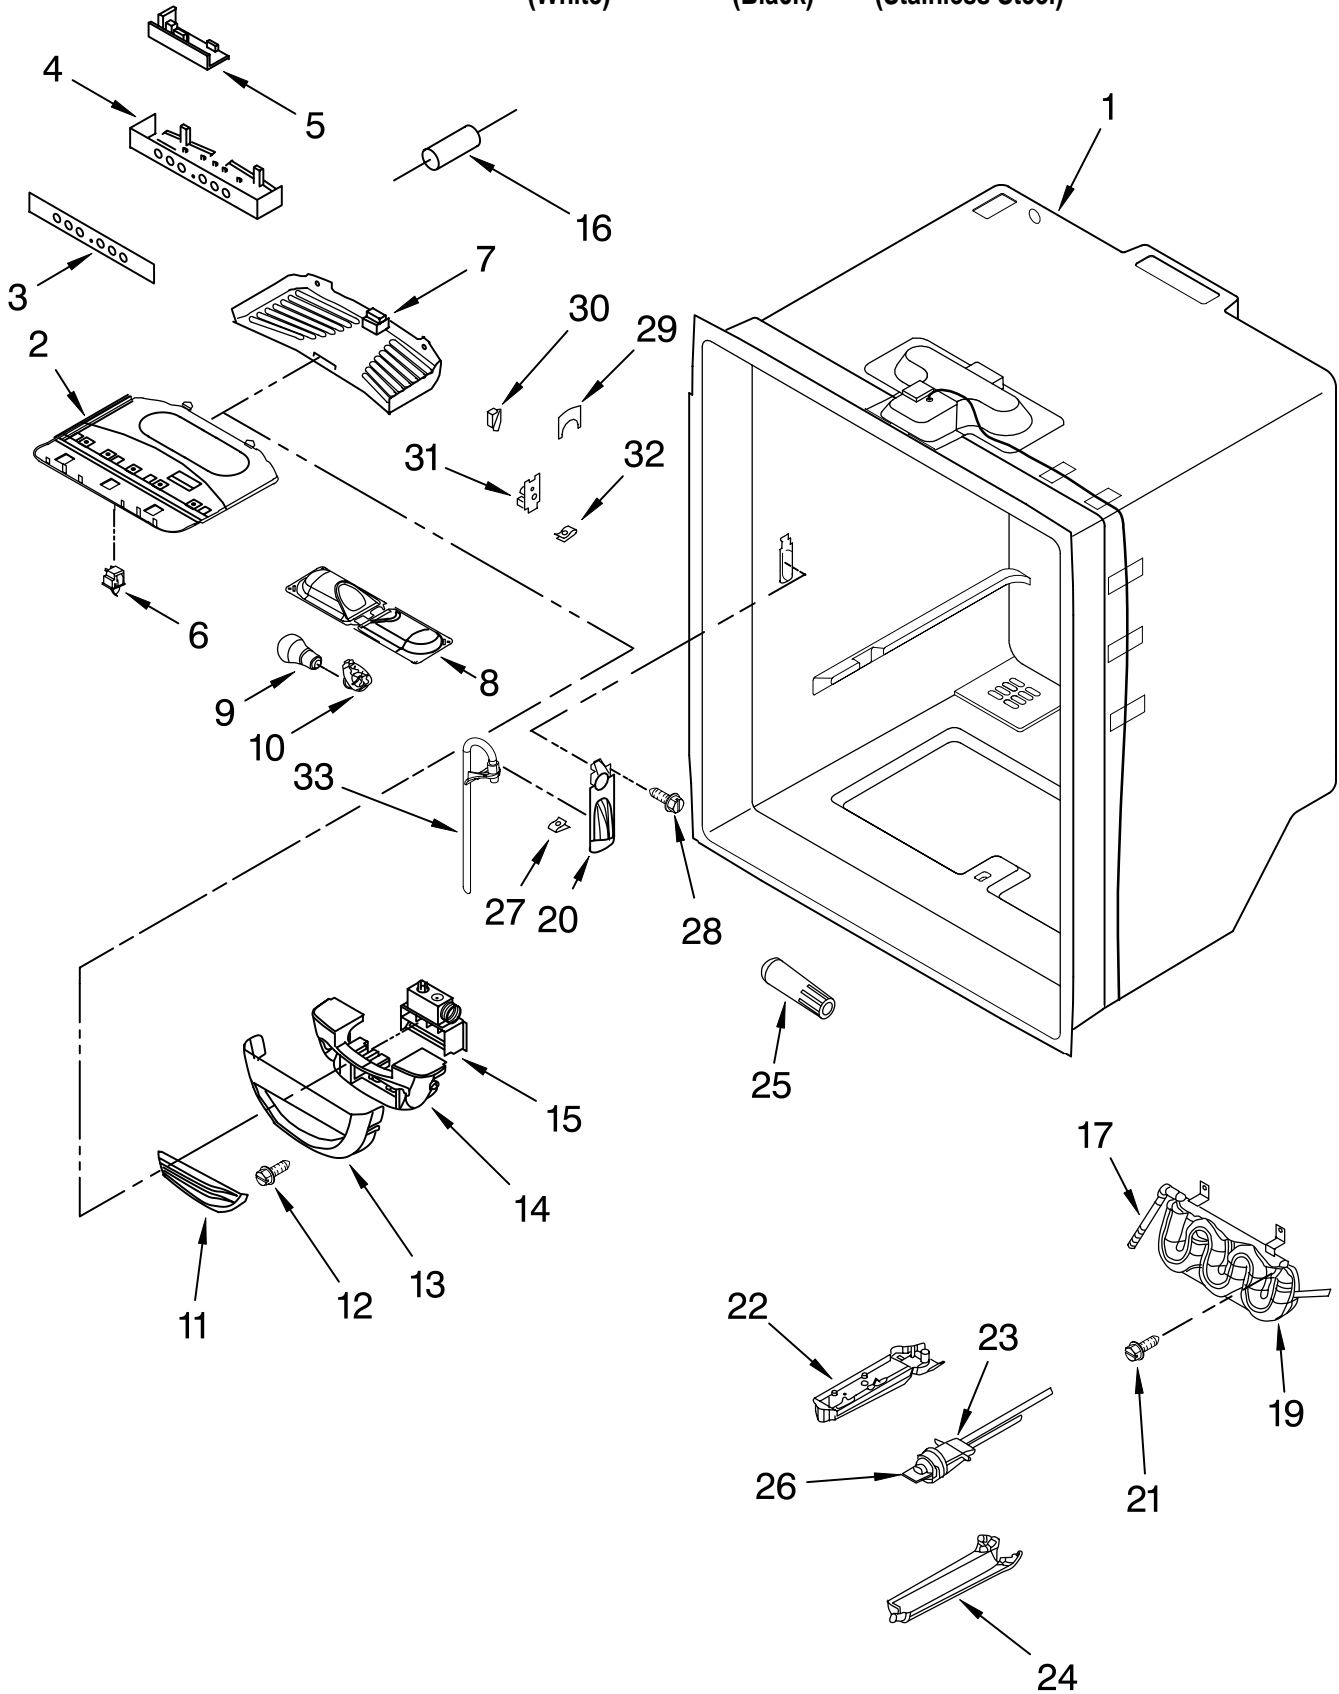

FREEZER LINER PARTS

For Models: KBFS25ETWH00, KBFS25ETBL00, KBFS25ETSS00
(White) (Black) (Stainless Steel)

Illus. No.	Part No.	DESCRIPTION
1		Liner (Not A Serviceable Part)
2	67001291	Gasket, Foam
3	12002497	Gear (2) (Includes RT & LT)
4	67003905	Cover, Light
5	67004017	Shaft
6	8170839	Socket, Light
8	67006473	Screw
9	A0282812	Bulb, Light
10	67001035	Housing, Light
11	67005873	Cover, Evaporator
12	67006425	Screw
13		Bracket, Door
	67004012	Left
	67004013	Right
14	67003906	Housing, Lighting
15	67005633	Clip, Evap Motor
16	12002646	Switch, Light
18		Bracket, Basket
	67004864	Left
	67004865	Right
19	67006607	Slide, Drawer (2)
20	67003731	Gasket, Bottom
21		Bracket, Slide
	67004014	Left
	67004015	Right
22	13024802	Grille, Fan Shroud
23	67002777	Shroud, Evap Fan
24	12217201	Blade, Fan (Evaporator)
25	67002780	Grommet (2)
26	67003636	Motor, Evaporator
27	D7753903	Funnel, Drain (Incl # 28 & 29)
28	M0500703	Seal
29	B8381501	Gasket
30	12002355	Thermistor
31	67003924	Cover, Thermistor
32	67006406	Screw
33	67006530	Screw

Following Parts Not Illustrated

67006095 Harness, Lights
(Freezer)

REFRIGERATOR LINER PARTS

For Models: KBFS25ETWH00, KBFS25ETBL00, KBFS25ETSS00

(White)

(Black)

(Stainless Steel)

FOR ORDERING INFORMATION REFER TO PARTS PRICE LIST